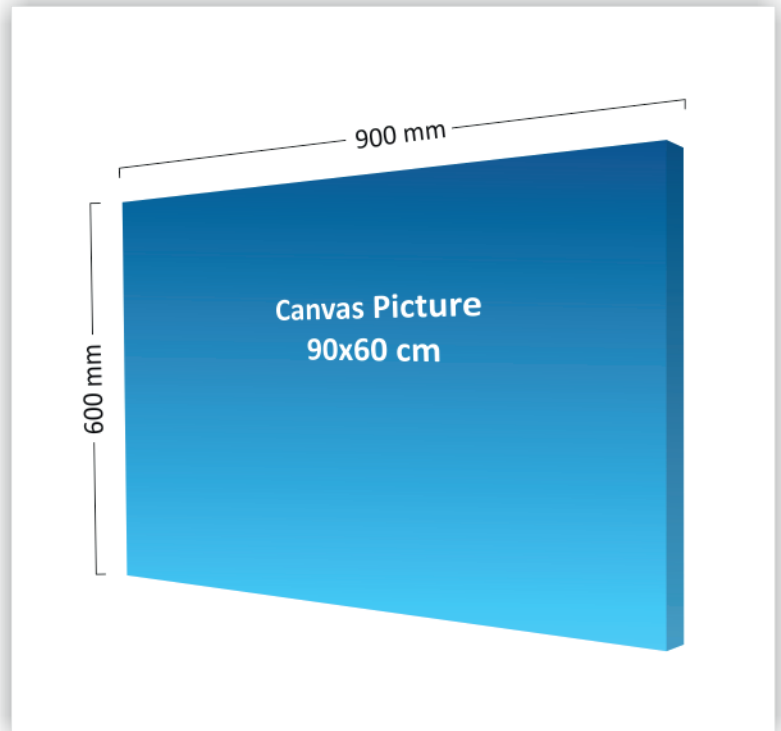

## DE304 - Canvas Picture 90x60 cm

### Product specifications:

- ✓ total graphic area: W: 960 mm H: 660 mm
- ✓ visible graphic area: W: 900 mm H: 600 mm

### Recommendations:

- ✓ please do not place important elements (logos, texts, images, etc) in the following areas:
  - 30 mm left, 30 mm right, 30 mm up and 30 mm down.
- ✓ please position the information you want to be front viewable in the center area with the dimensions W: 900 mm H: 600 mm.
- ✓ the graphic colors may slightly differ from the colors on your screen or on other print proofs, due to factors such as: type of the printed material, ink type, print technology, your screen calibration, etc. If in doubt, we recommend you to request a print proof, prior to placing an order.

# visible area

---

**Total graphic area: 960x660 mm.**

**Position the desired items in the visible area of 900x600 mm, marked with gray.  
In the area marked with red, you only use background, no important information.**