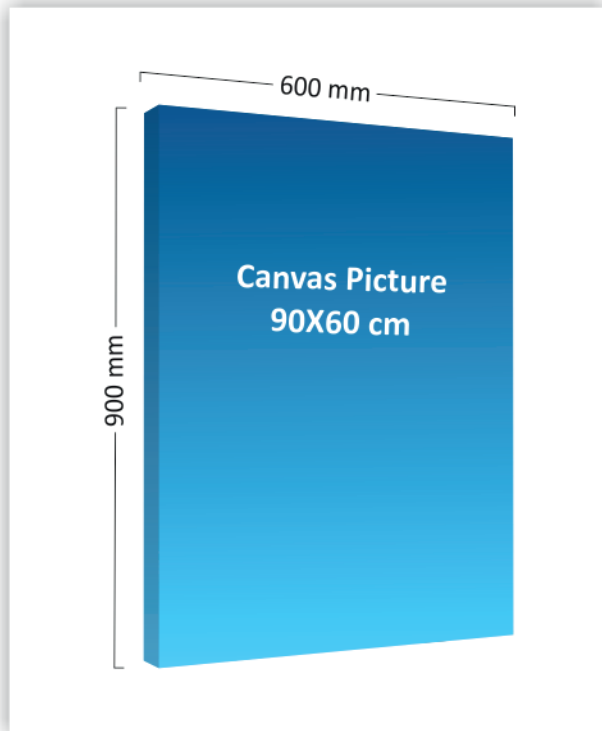

## DE304 - Canvas Picture 90x60 cm

### Product specifications:

- ✓ total graphic area: W: 960 mm H: 660 mm
- ✓ visible graphic area: W: 900 mm H: 600 mm

### Recommendations:

- ✓ please do not place important elements (logos, texts, images, etc) in the following areas:
  - 30 mm left, 30 mm right, 30 mm up and 30 mm down.
- ✓ please position the information you want to be front viewable in the center area with the dimensions W: 900 mm H: 600 mm.
- ✓ the graphic colors may slightly differ from the colors on your screen or on other print proofs, due to factors such as: type of the printed material, ink type, print technology, your screen calibration, etc. If in doubt, we recommend you to request a print proof, prior to placing an order.

# visible area

---

**Total graphic area: 960x660 mm.**

**Position the desired items in the visible area of 900x600 mm, marked with gray.  
In the area marked with red, you only use background, no important information.**